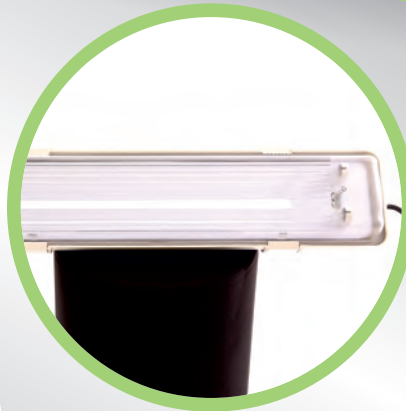

Linelix ex

- Robust Design
- Durable, solid quality for hazardous environment
- Low powered safe light fitting to avoid any production of heat or spark
- Explosion proof fixtures to prevent the ignition of an atmosphere with flammable vapours and gases

Input voltage	AC220V
Power	2 X 10 W
Light Source	T8 LED TUBE
Lumen	120 - 140 lm/w depending on the tube
Protection Grade	IP66
Anti corrosion	WF2
Ex-proof Grade	ExdellBT5