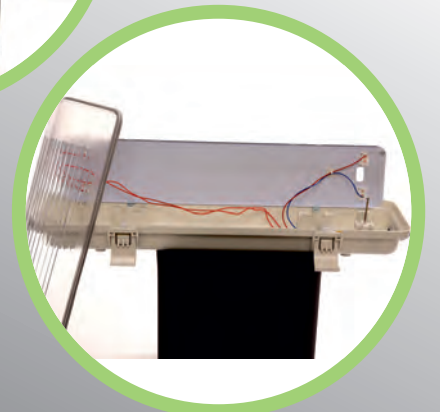

Linelix ex

- Robust Design
- Durable, solid quality for hazardous environment
- Low powered safe light fitting to avoid any production of heat or spark
- Explosion proof fixtures to prevent the ignition of an atmosphere with flammable vapours and gases

Input voltage	AC220V
Power	2 X 10 W
Light Source	T8 LED TUBE
Lumen	120 - 140 lm/w depending on the tube
Protection Grade	IP66
Anti corrosion	WF2
Ex-proof Grade	ExdellBT5