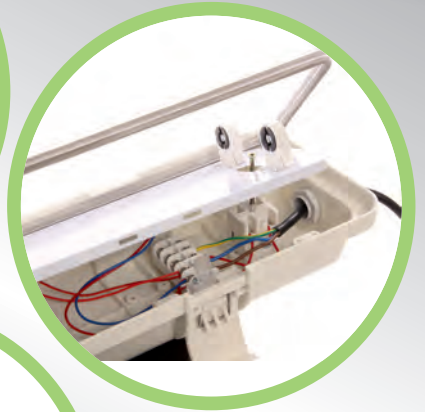

Linelix ex

- Robust Design
- Durable, solid quality for hazardous environment
- Low powered safe light fitting to avoid any production of heat or spark
- Explosion proof fixtures to prevent the ignition of an atmosphere with flammable vapours and gases

Input voltage	AC220V
Power	2 X 10 W
Light Source	T8 LED TUBE
Lumen	120 - 140 lm/w depending on the tube
Protection Grade	IP66
Anti corrosion	WF2
Ex-proof Grade	ExdellBT5